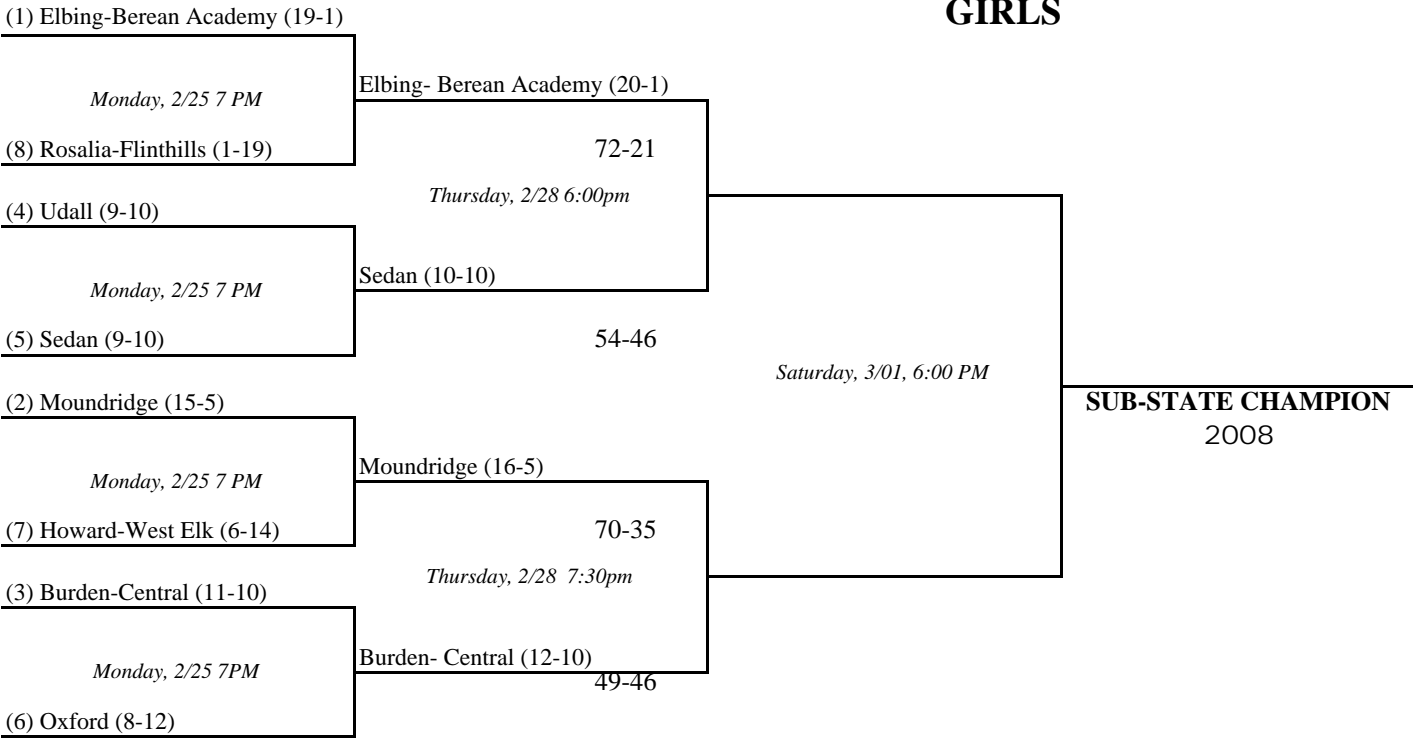

**Kansas State High School Activities Association**  
**OFFICIAL SUB-STATE TOURNAMENT BRACKET — CLASS 2A**  
*2008*

SITE: Moundridge

MANAGER: Clark Wedel

**GIRLS**

**BOYS**